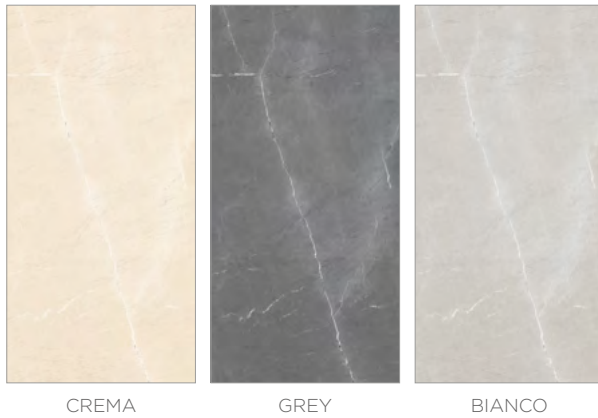

ARMANI CASTAL BLUE

MARBLE SERIES

FULL LAPPATO
FINISH/YÜZEY

FACES

Available Thicknesses

Available Sizes

Available Faces

Available Colours