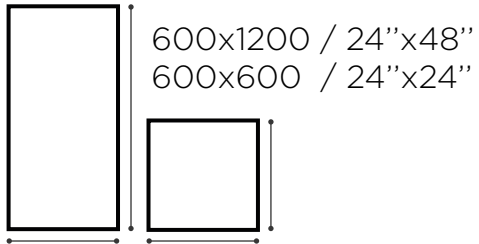

OUTDOOR SERIES

FACES

MATT
FINISH/YÜZEY

600X1200 MM

600X600 MM

Available Thickness

Available Sizes

Available Faces