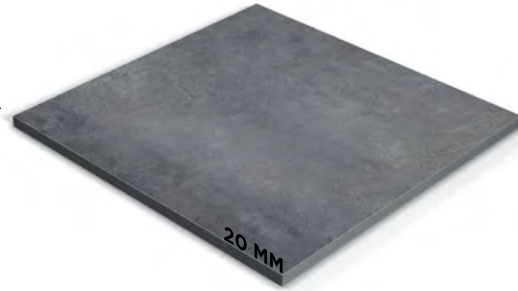

STREET OUTDOOR

OUTDOOR SERIES

FACES

MATT
FINISH/YÜZEY