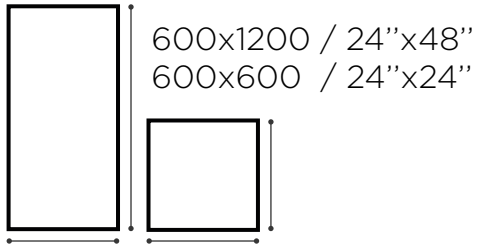

Available Thickness

Available Sizes