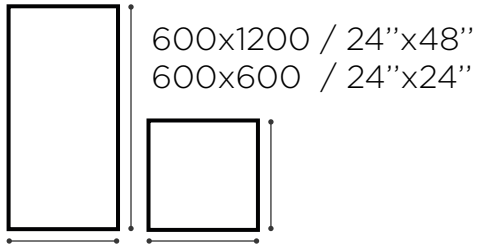

600X600 MM

Available Thickness

Available Sizes

Available Faces

Available Colours

GRAPHITE DARK GREY LIGHT GREY

MARFIL BONE

CEMENTO D.GREY