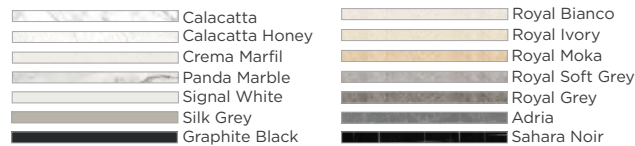

Polished

Slate