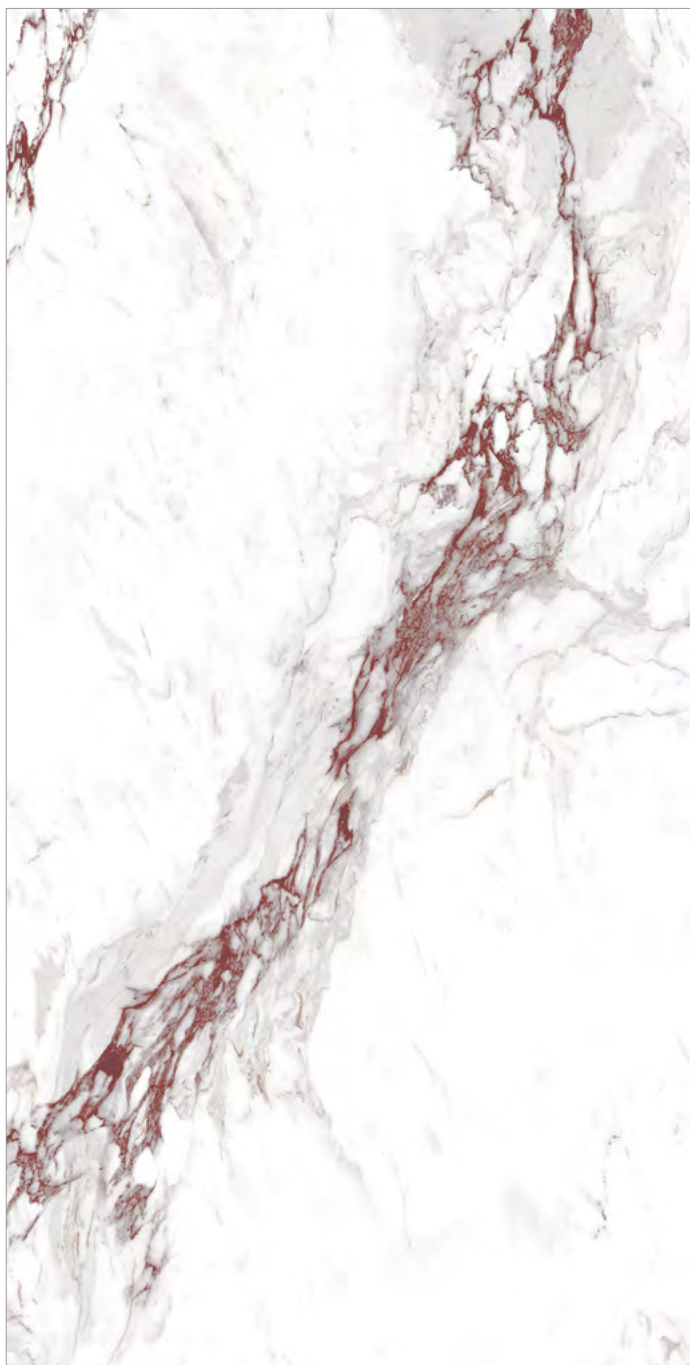

WEB ROSSO

ELEGANCE SERIES

FULL LAPPATO
FINISH/YUZEY

FACES

Available Thicknesses

Available Sizes

Available Faces

SATURIO ROSO