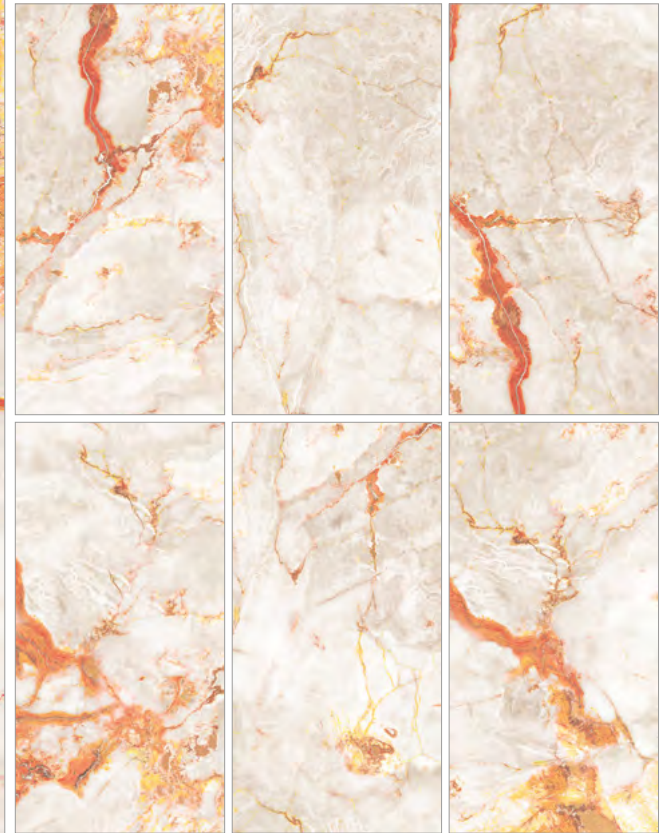

DEEP SEA BIANCO

ELEGANCE SERIES

FULL LAPPATO
FINISH/YÜZEY

FACES