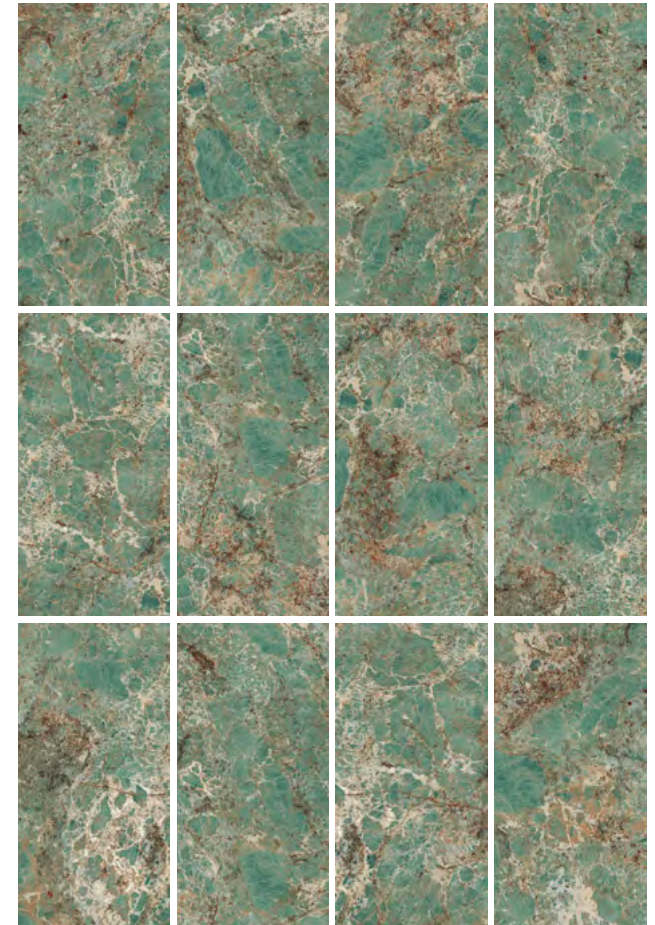

FACES

Available Thicknesses

Available Sizes

Available Faces

AMAZONITE

ELEGANCE SERIES

FULL LAPPATO
FINISH/YÜZEY

FACES