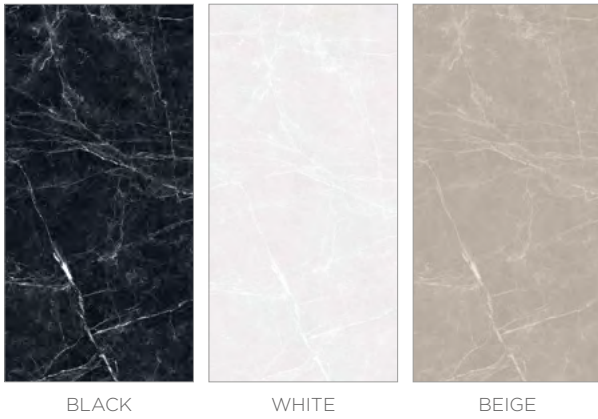

Available Faces

4 Faces

Available Colours

WHITE

BROWN

BEIGE

LIMPIO WHITE

MARBLE SERIES

FULL LAPPATO
FINISH/YÜZEY

FACES

Available Thicknesses

Available Sizes

Available Faces

Available Colours

ADRIA WHITE

MARBLE SERIES