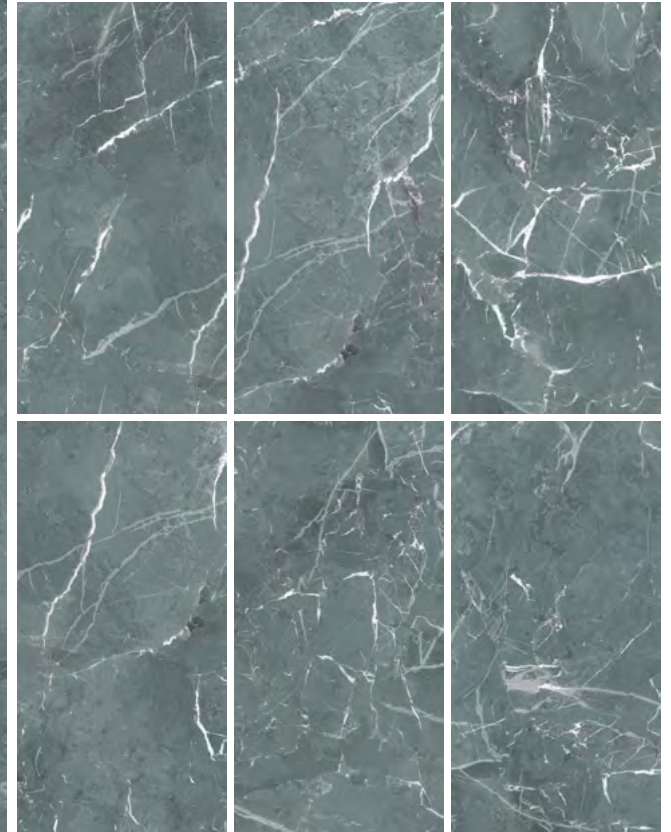

ANTIQUEA TEAL

MARBLE SERIES

FULL LAPPATO
FINISH/YÜZEY

FACES