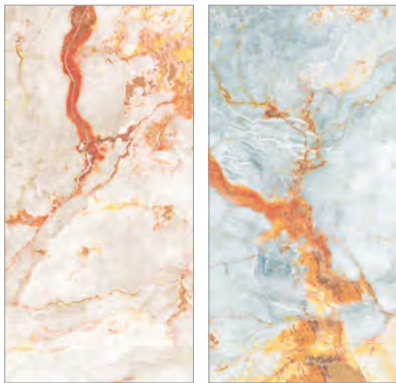

FULL LAPPATO
FINISH/YUZEY

FACES

Available Thicknesses

Available Sizes

Available Faces

Available Colours

BIANCO

SKY