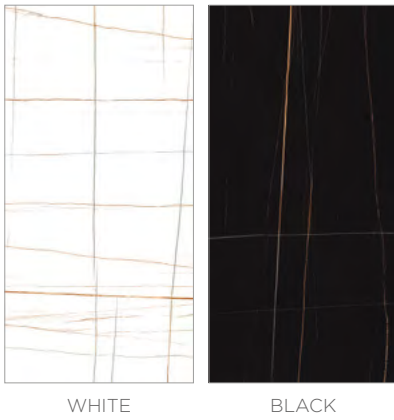

Available Thicknesses

Available Sizes

Available Faces

Available Colours

SAHARA LAURENT WHITE

ELEGANCE SERIES
FULL LAPPATO/MATT/SUGAR EFFECT
FINISH/YÜZEY

Available Thicknesses

Available Sizes

Available Faces

Available Colours

BLACK

WHITE

SAHARA NOIR BLACK

ELEGANCE SERIES

FULL LAPPATO
FINISH/YUZZEY

FACES