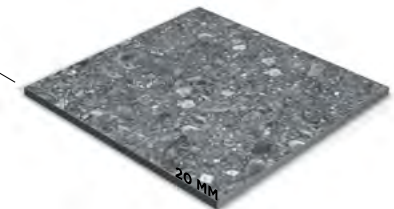

Available Thickness

Available Sizes

Available Faces

Available Colours

BLUESTONE D.GREY

OUTDOOR SERIES

MATT
FINISH/YÜZEY

FACES

600X1200 MM

600X600 MM