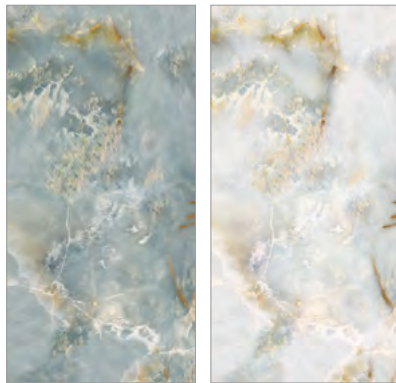

ONYX SERIES

FULL LAPPATO
FINISH/YÜZEY

FACES

Available Thicknesses

Available Sizes

Available Faces

Available Colours

BLUE