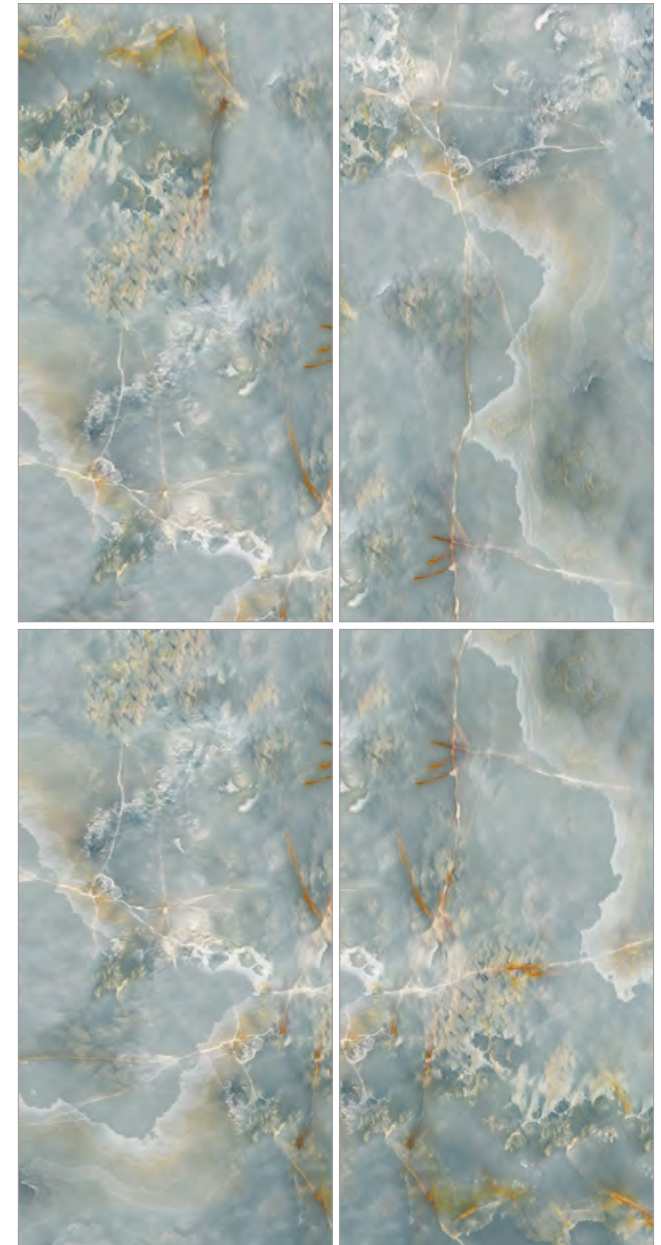

WHITE

ONYX SKY BLUE

ONYX SERIES

FULL LAPPATO
FINISH/YUZEY

FACES

“Natural painting in your house”

BOOKMATCH SERIES

Available Thicknesses