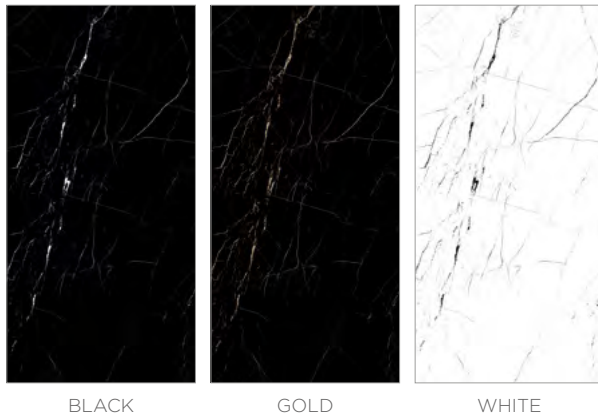

Available Faces

Available Colours