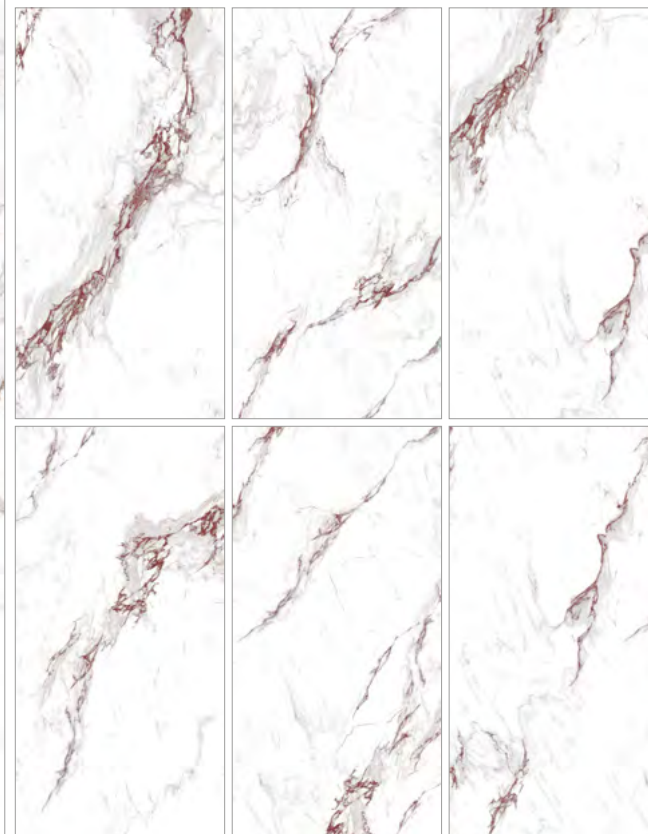

SATURIO ROSO

ELEGANCE SERIES

FULL LAPPATO
FINISH/YÜZEY

FACES