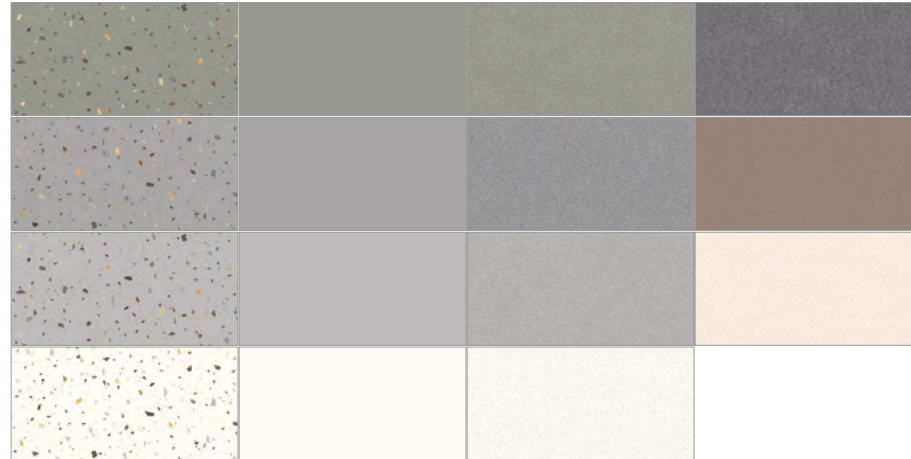

CYBELETILE FULL BODY CERAMICS

208-209