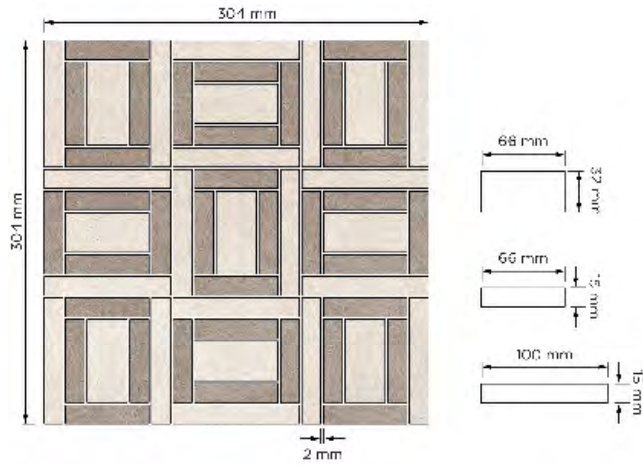

CTM 01

CTM 02