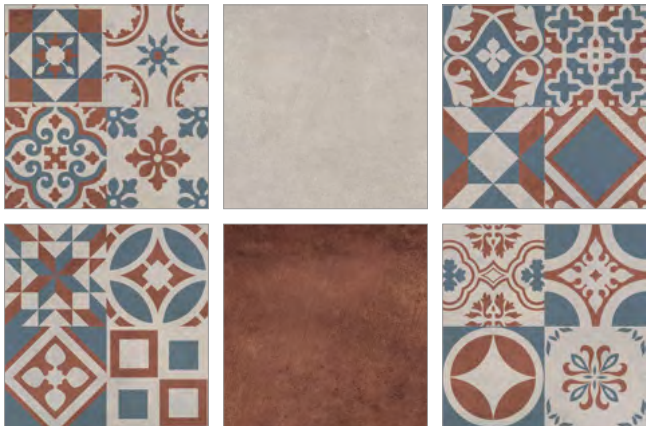

Available Faces

Available Colours

STREET MIX DECOR