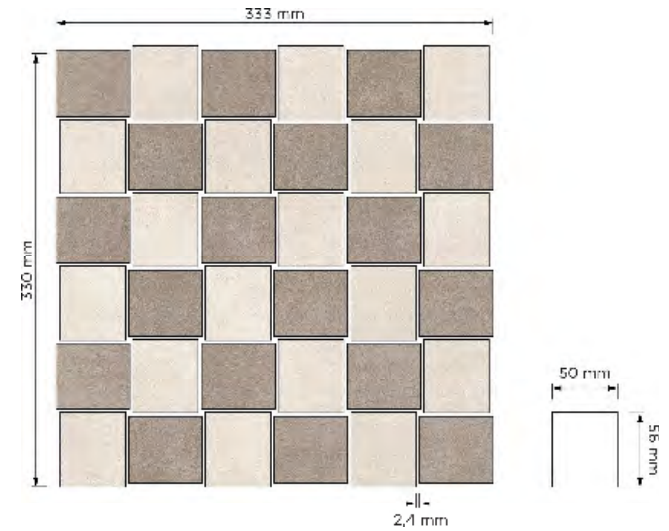

CTM 08

CTM 07