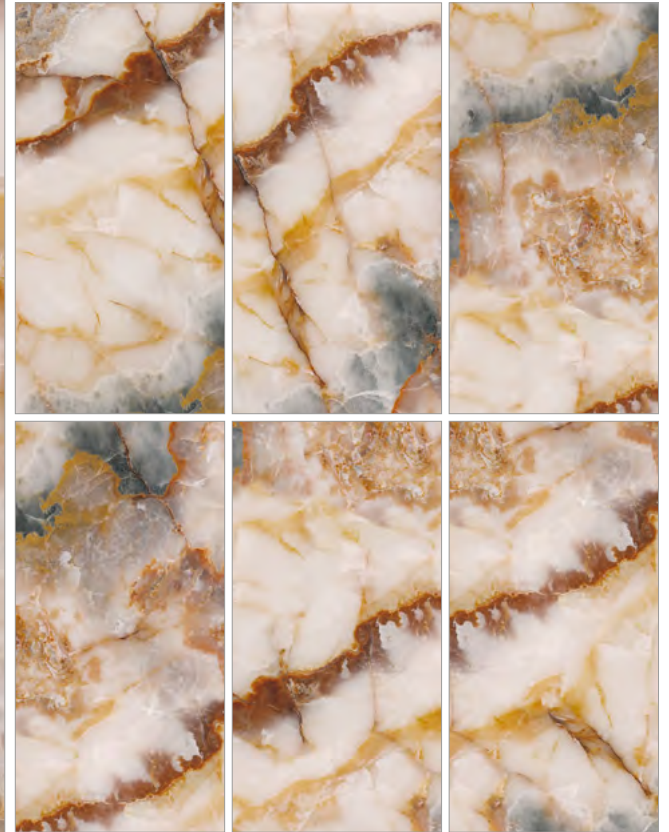

CORAL RED

ELEGANCE SERIES

FULL LAPPATO
FINISH/YÜZEY

FACES