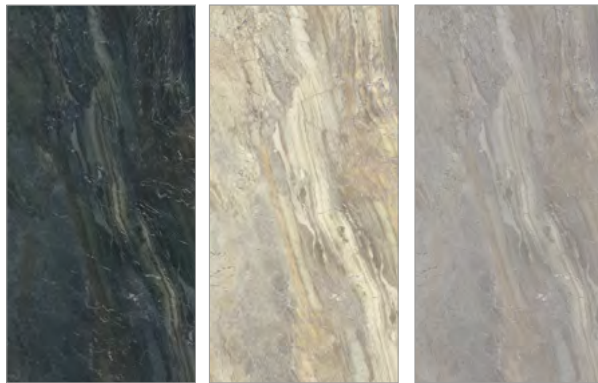

Available Faces

Available Colours

ANTRACITA

BEIGE

GREY