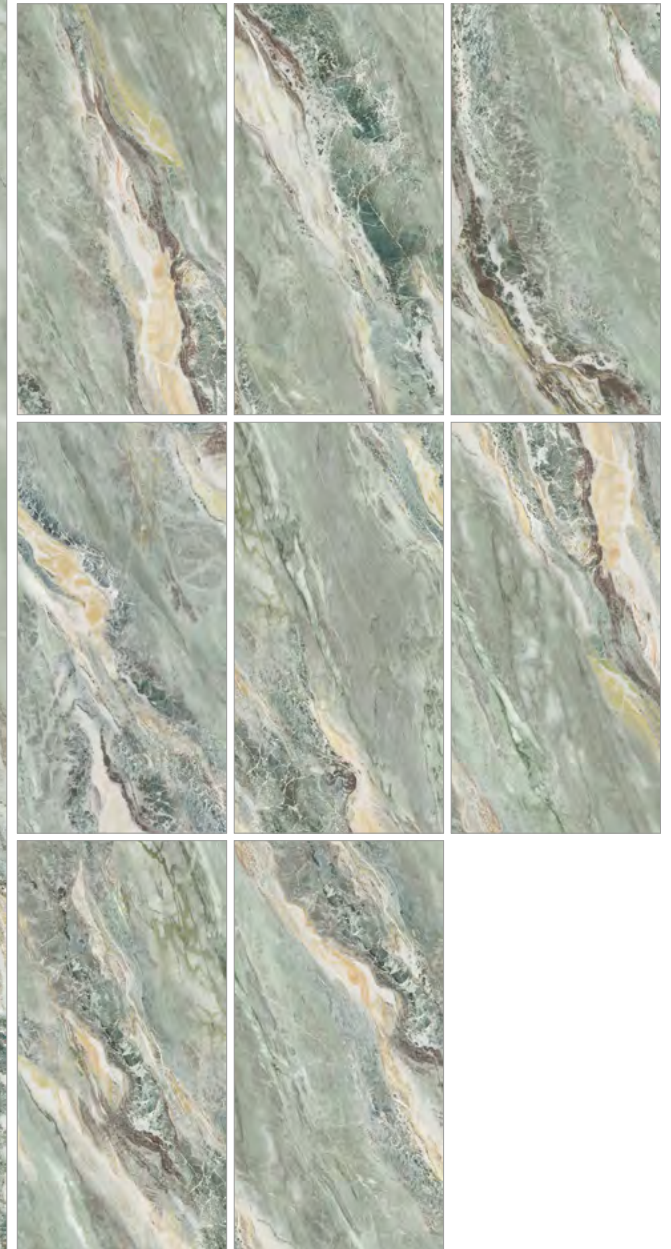

Available Thicknesses

Available Sizes

Available Faces

OCEAN AQUA

ELEGANCE SERIES

FULL LAPPATO
FINISH/YUZEY

FACES

Available Thicknesses