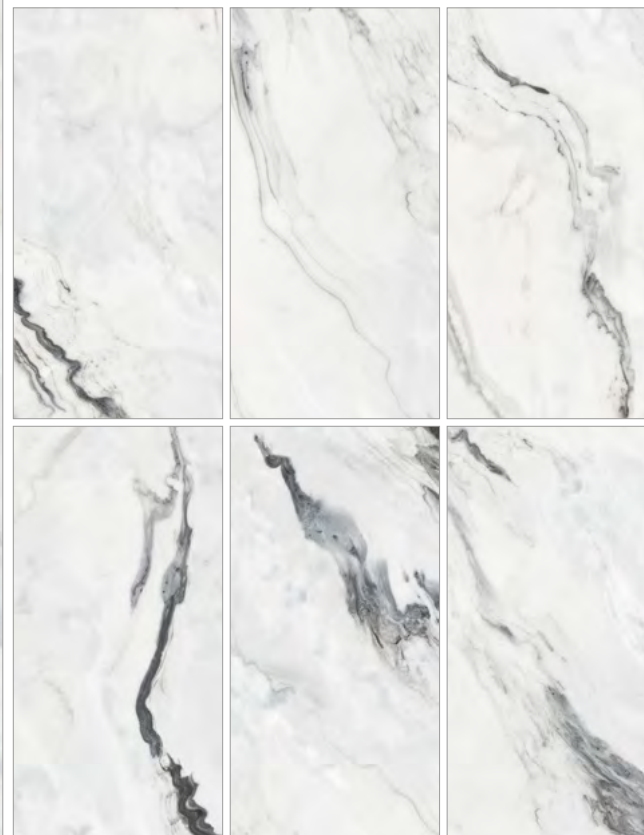

PANDA MARBLE

MARBLE SERIES

FULL LAPPATO
FINISH/YUZZEY

FACES