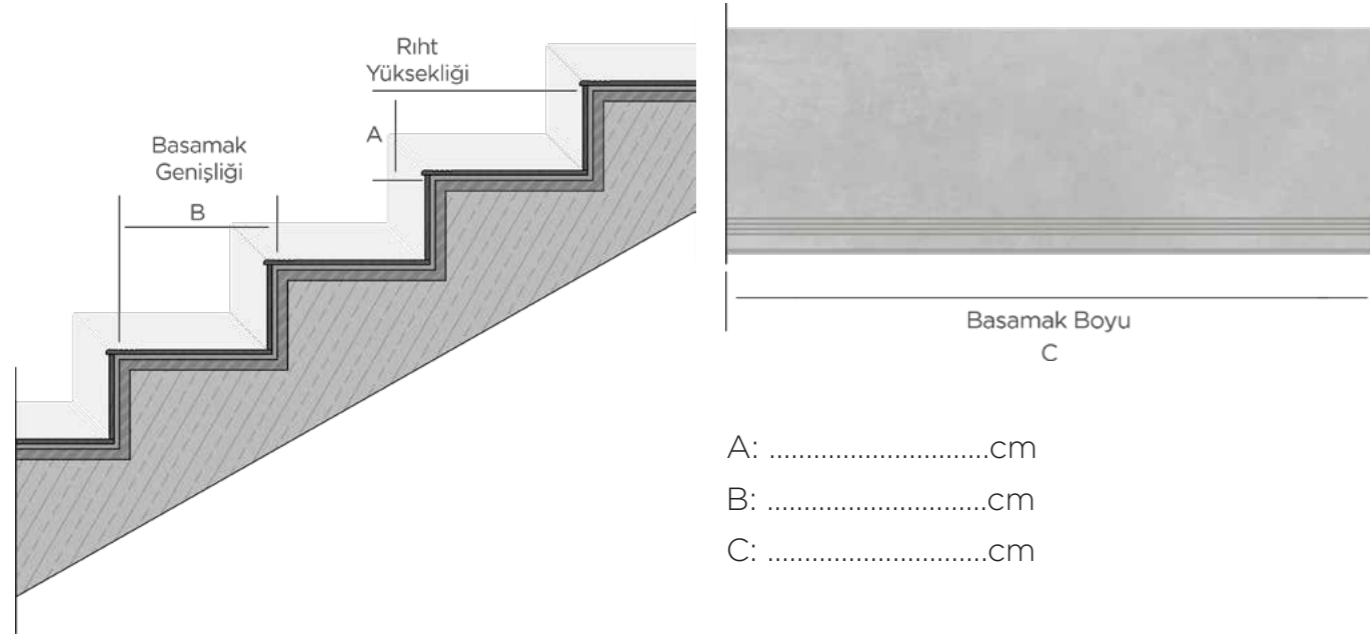

CYBELETILE STEP-RISER/ BASAMAK

CYBELE TILE

GL 5 mm, 8 mm, 9 mm

RADIUS KENARLI BASAMAK