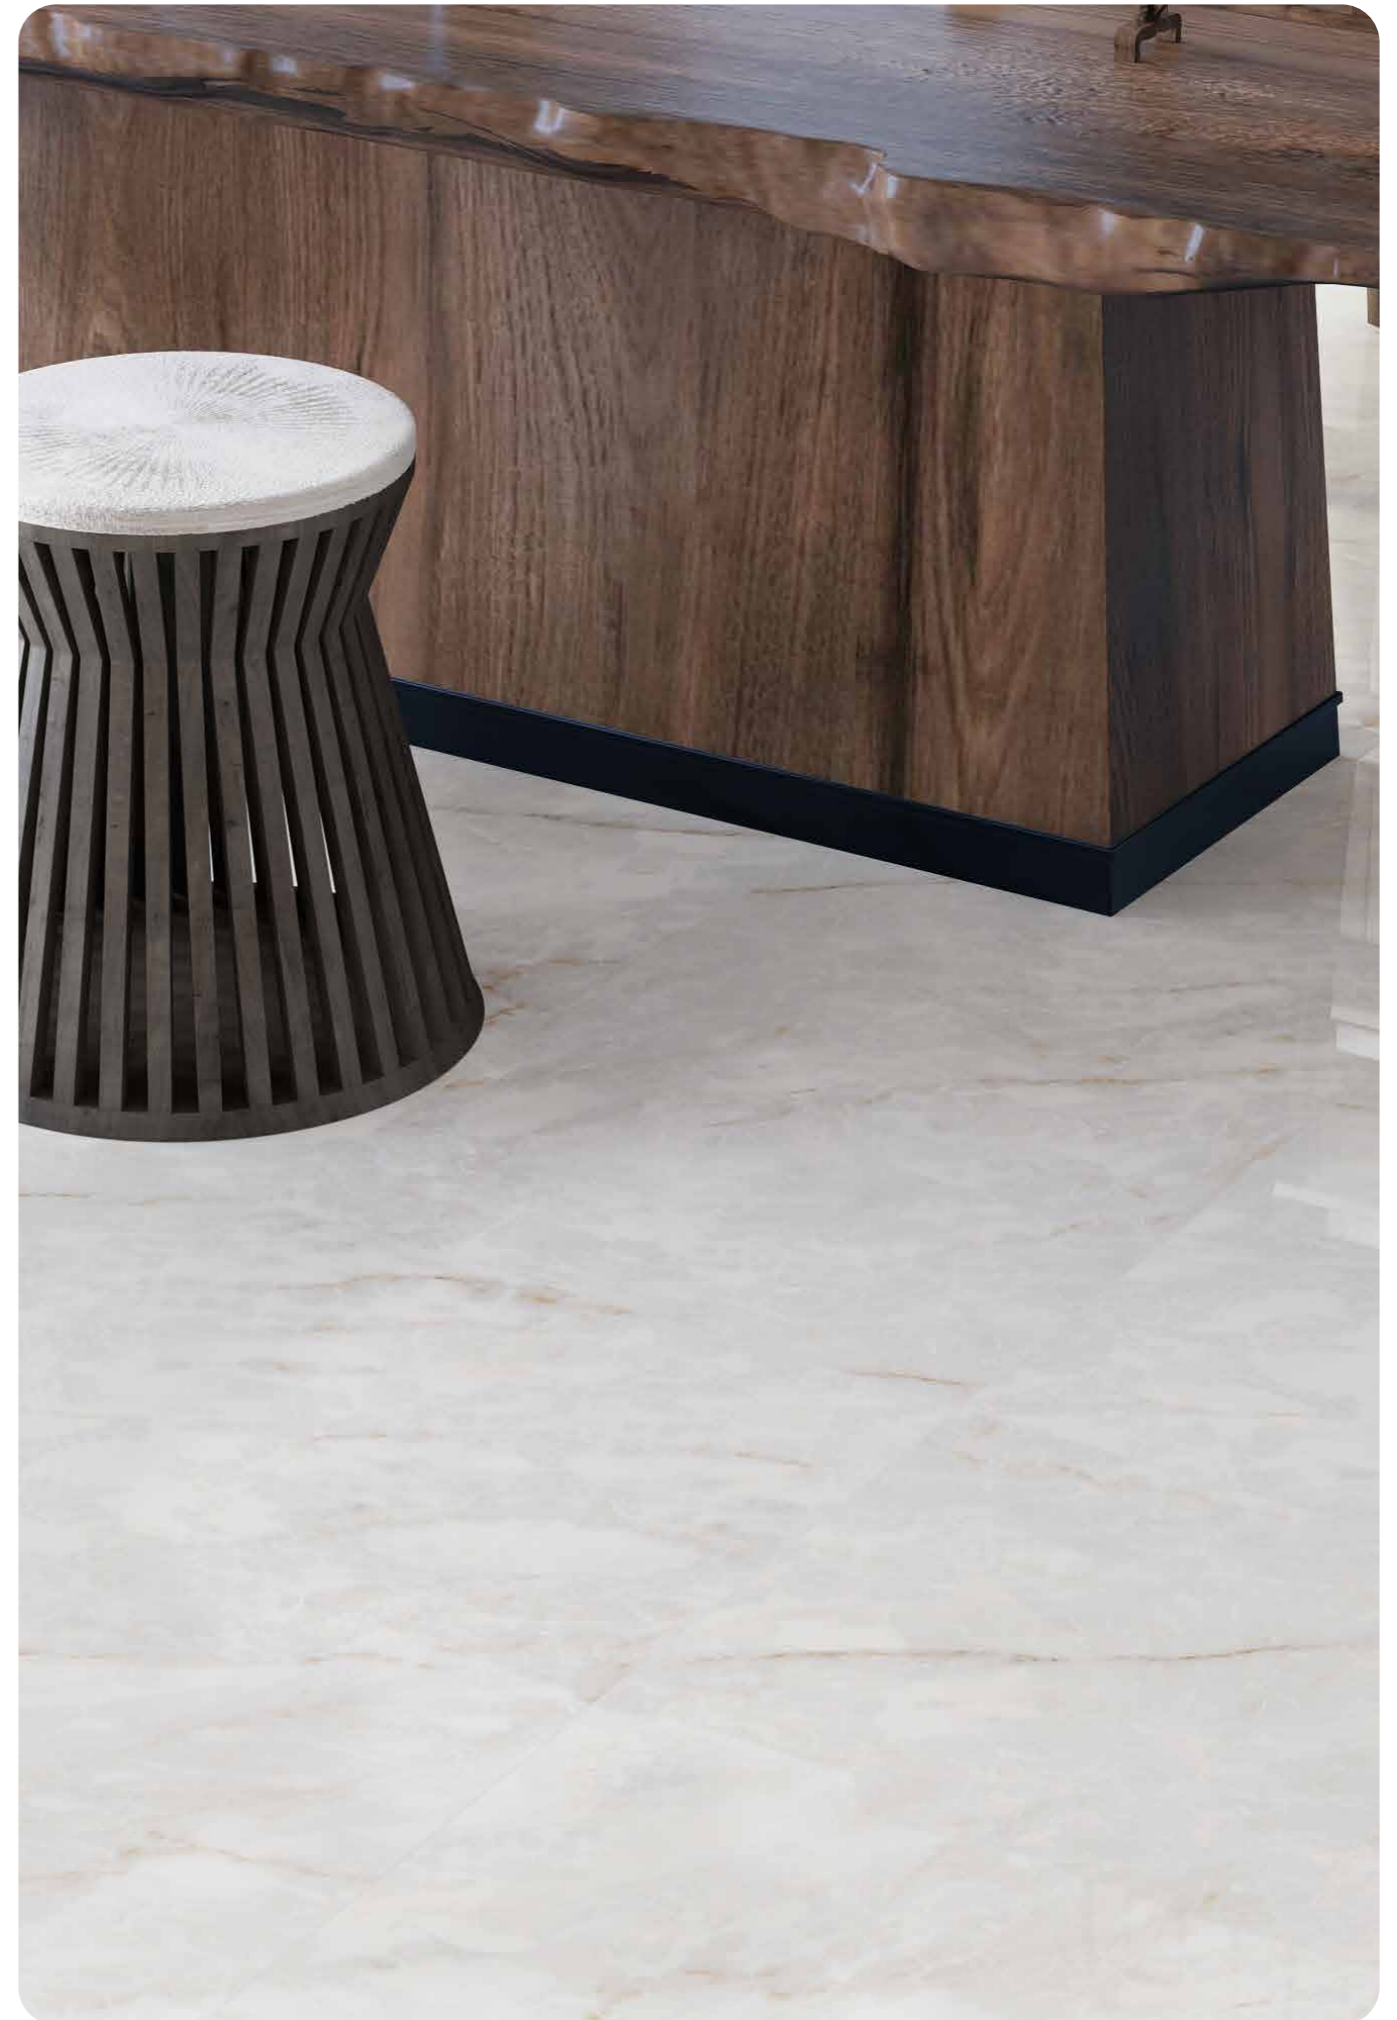

Available Faces

4 Faces

Available Sizes

600x1200 / 24"x48"

Available Thicknesses

5 mm, 8 mm, 9 mm

CYBELE TILE