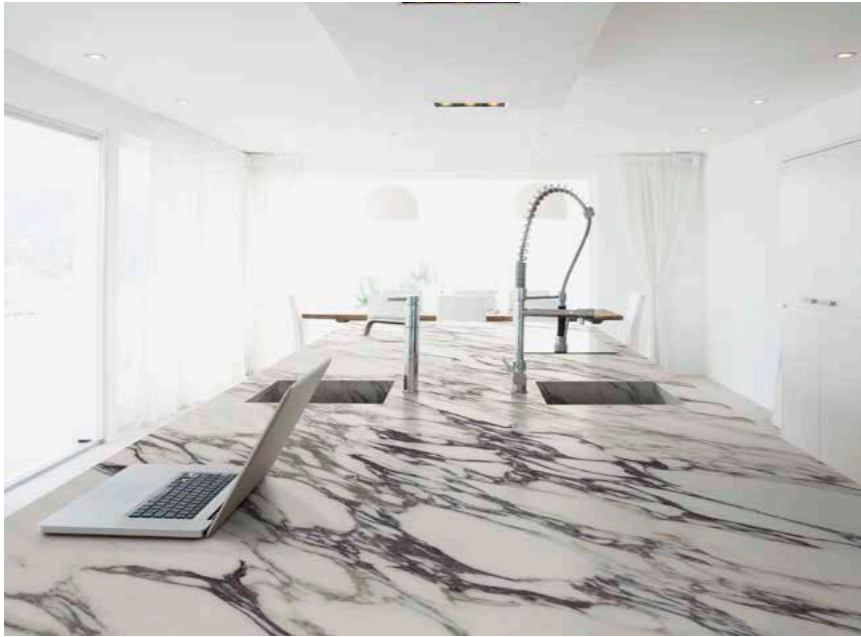

## KALEDONIA

MATT  
FINISH/YÜZEY

12 mm

1600x3200 /  
63"x126"